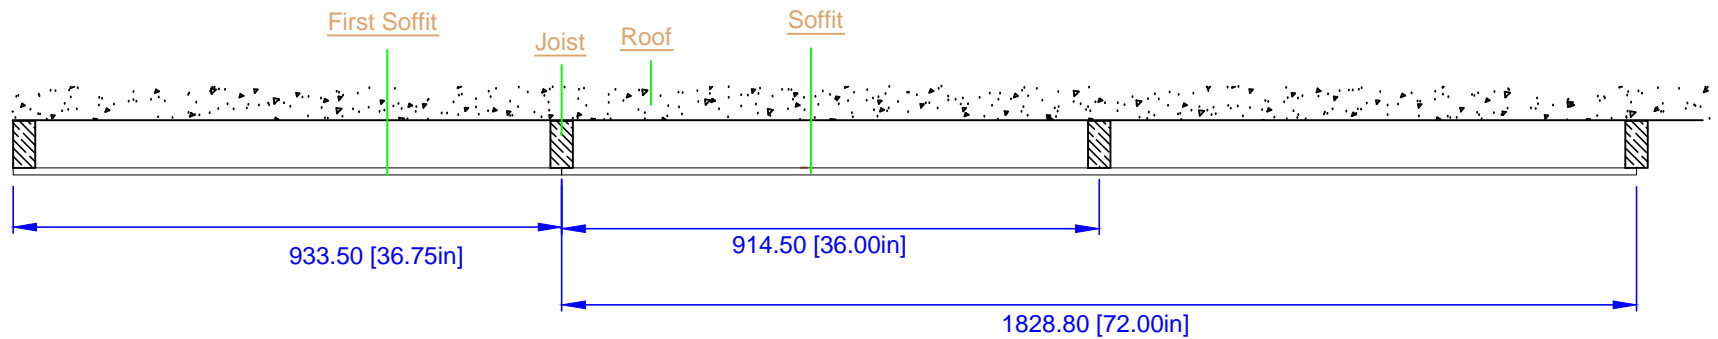

36" center to center

REVISED BY: Lina.L
REVISED DATE:

REVISE ON:

PAGE NO.:

SAP V.:

dasso XTR

dassoXTR
Fused Bamboo® for Exterior Use

PRODUCT: XTR-SOF12-100TG-PP

TITLE: Joist Spacing

DRAWN BY: Lina.L DATE: Jan 01, 2018

SCALE: 1:1

CONTACT: 1-404-691-6872

FILE: XTR-SOF12-100TG-PP.dwg

PRINTED:

Thickness tolerance: ±0.2mm

Width tolerance: ±0.2mm

length tolerance: ±1mm